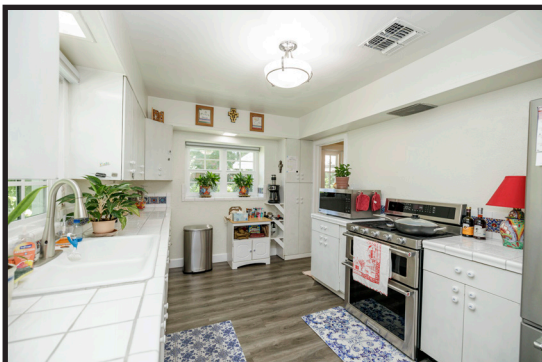

$575,000

Amazing College area custom single story home with 2 possibly 3 bedrooms, 2 full baths with approximately 1492SF. Home is in excellent condition. Owner installed a new composition roof, new kitchen appliances, all new dual pane windows, new plumbing and wiring, fresh paint, gorgeous yard, new window coverings, a lot of new ceiling fans. Great room plan with fireplace, all vinyl floor except tiled bathroom floors and Berber carpet in 2 bedrooms. Fabulous floor plan, no master bathroom. Beautiful backyard with an 8 foot privacy fence, beautiful garden, two patios: one is an enclosed screen patio with fans and double French doors off the living room used as a Den: the other is an exterior covered patio with double fans and high end roofing to eliminate 99% of UV rays. Large grassy area, alley access, dog run, and.... new HVAC. 2-car garage and complete pride of ownership. Indoor laundry and more.

Virtual Tour