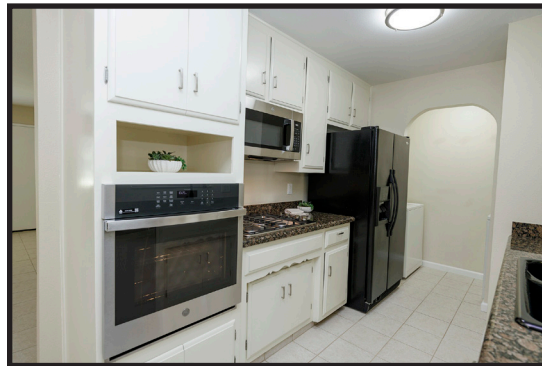

215 Floyd Avenue #7, Modesto CA 95350

1 Bedrooms 1 Bathrooms 691 Square Feet

McHenry Highlands Beauty! Check out this sharp 1 bedroom, 1 bath condo in a prime location near the gorgeous, sparkling community pool. The welcoming living room features tile flooring & wide colonial baseboards, flowing into the elegant dining area with an upgraded satin nickel ceiling fan. The stunning kitchen showcases granite counters, glass door cabinetry, new SS appliances including an Energy Efficient steam-clean wall oven, a gas cooktop, & built in microwave. The indoor laundry area offers a new electrical panel & cabinets, & a newer central heat unit, & a new water heater in the exterior utility closet. The spacious Primary bedroom features 2 inch wood blinds & floor to ceiling mirrored wardrobe closet doors. The updated bathroom offers granite counters, an undermount sink, custom lighting & a tiled shower tub combo. Enjoy the covered shady cement patio-great for summer BBQ's. Conveniently located close to Sylvan schools, shopping, & transportation, Wow!